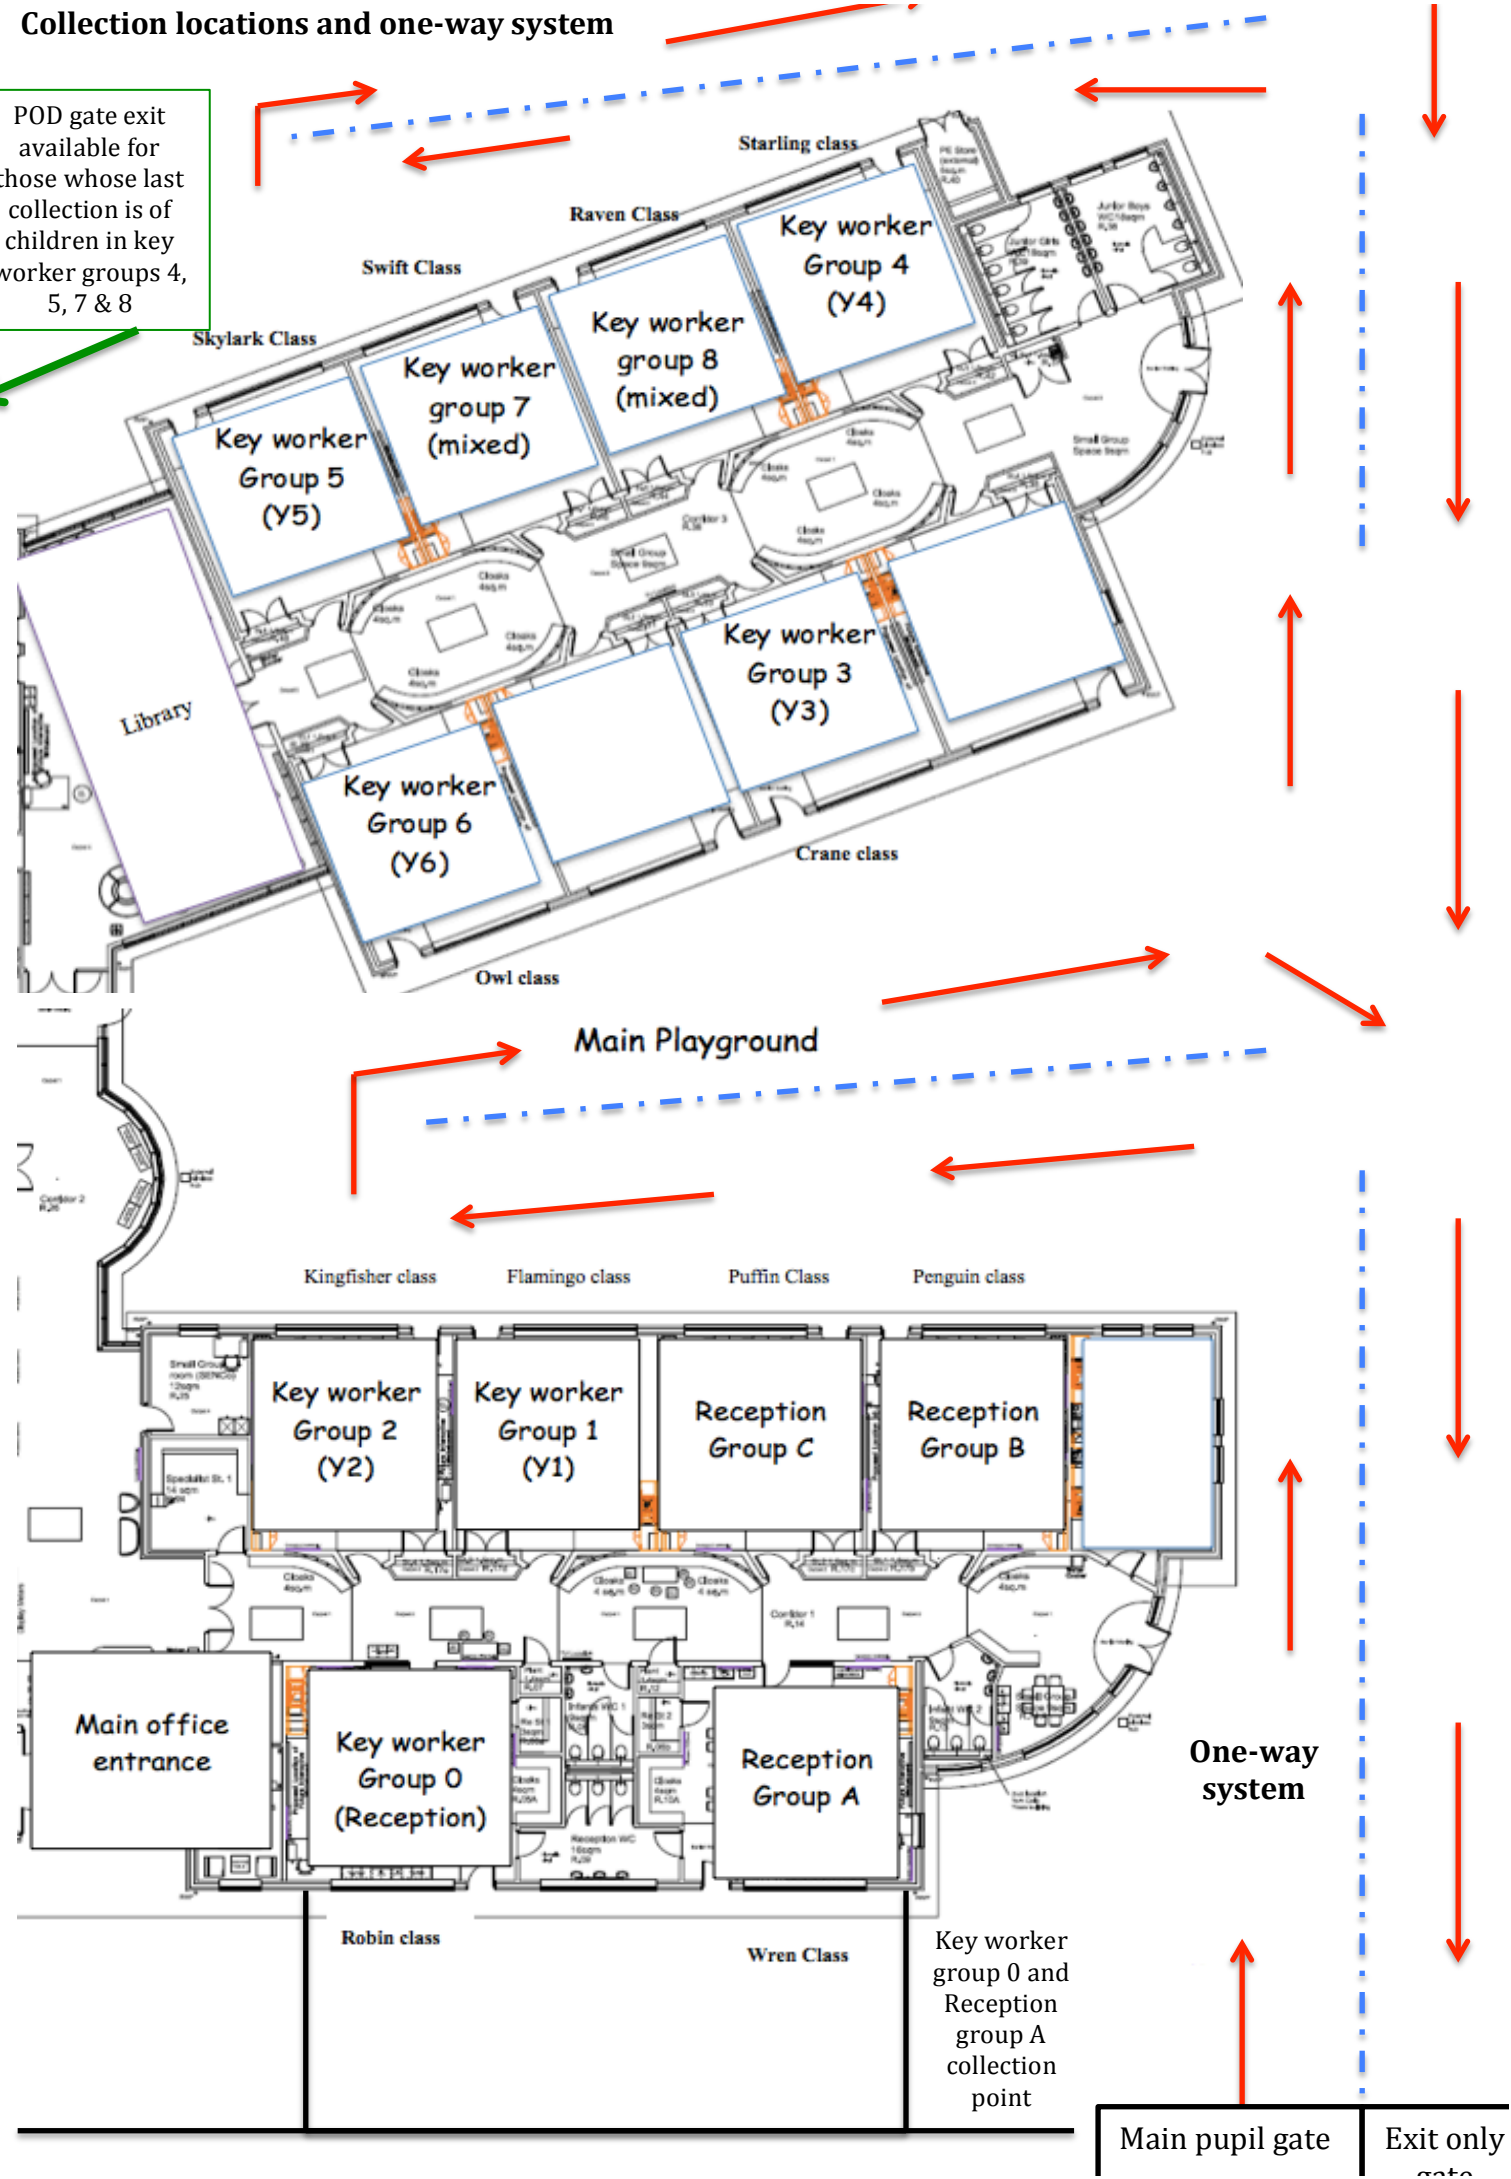

Collection locations and one-way system

POD gate exit available for those whose last collection is of children in key worker groups 4, 5, 7 & 8

Main pupil gate | Exit only gate